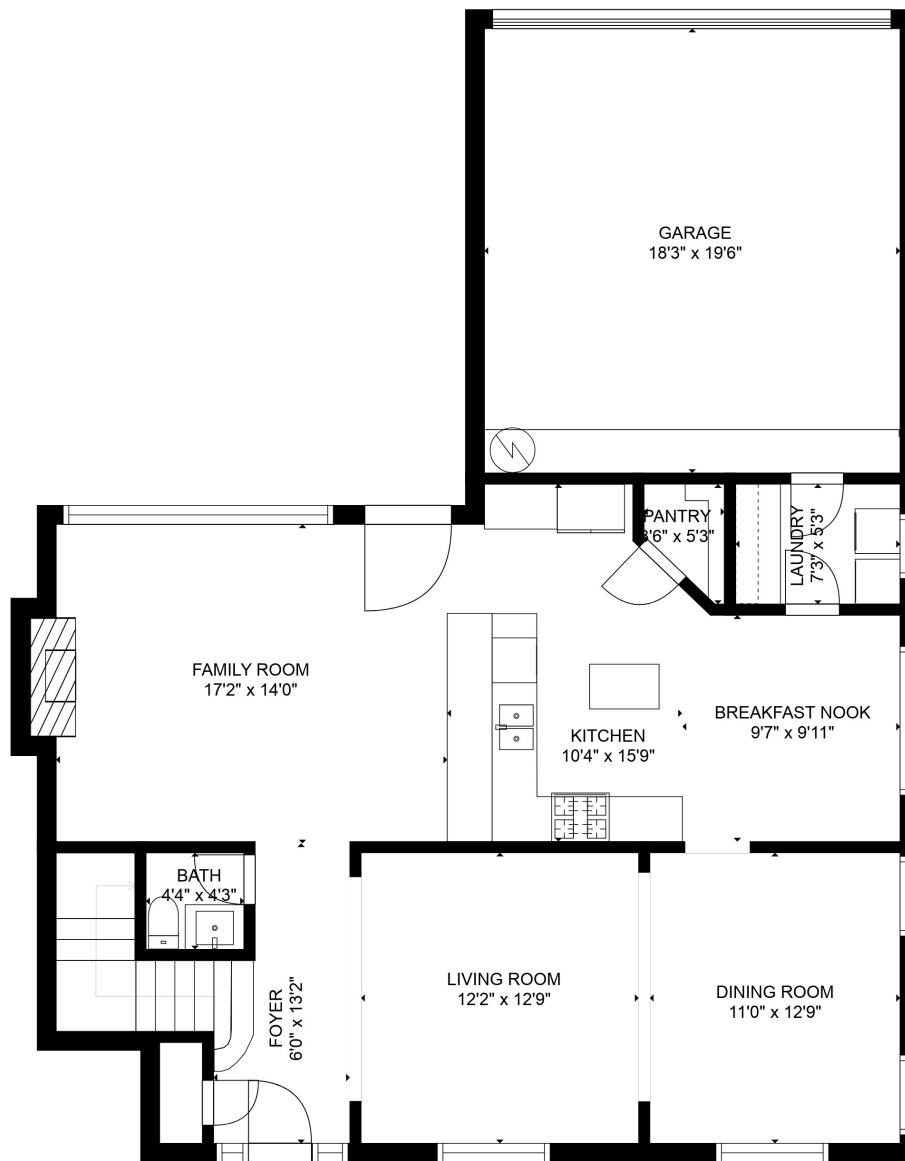

FLOOR 1

FLOOR 2

Estimated areas

GLA FLOOR 1: 1117 sq. ft, excluded 422 sq. ft
 GLA FLOOR 2: 1034 sq. ft, excluded 62 sq. ft
 Total GLA 2151 sq. ft, total scanned area 2635 sq. ft

SIZES AND DIMENSIONS ARE APPROXIMATE, ACTUAL MAY VARY.

Estimated areas

GLA FLOOR 1: 1117 sq. ft, excluded 422 sq. ft
 GLA FLOOR 2: 1034 sq. ft, excluded 62 sq. ft
 Total GLA 2151 sq. ft, total scanned area 2635 sq. ft

SIZES AND DIMENSIONS ARE APPROXIMATE, ACTUAL MAY VARY.