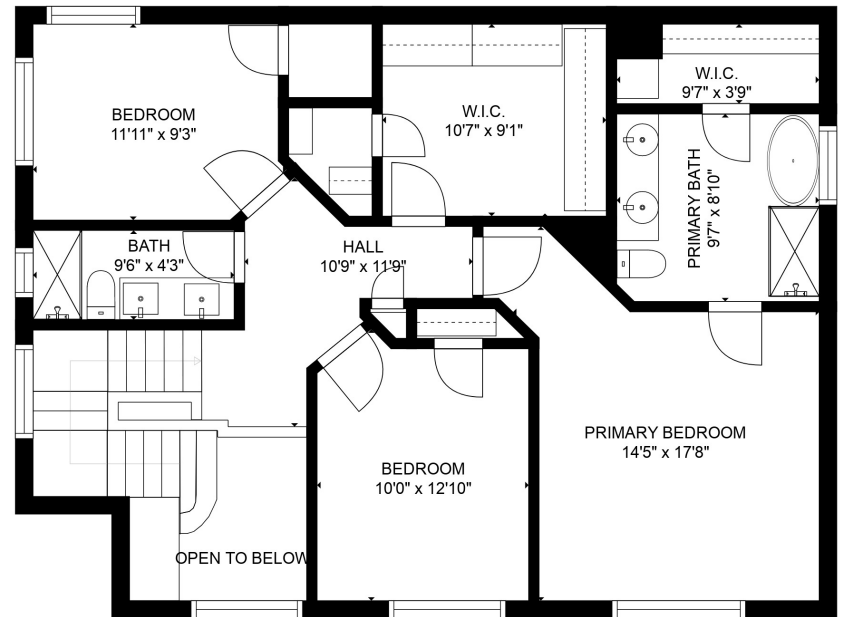

FLOOR 1

FLOOR 2

Estimated areas

GLA FLOOR 1: 1117 sq. ft, excluded 422 sq. ft
 GLA FLOOR 2: 1034 sq. ft, excluded 62 sq. ft
 Total GLA 2151 sq. ft, total scanned area 2635 sq. ft

SIZES AND DIMENSIONS ARE APPROXIMATE, ACTUAL MAY VARY.

Estimated areas

GLA FLOOR 1: 1117 sq. ft, excluded 422 sq. ft
 GLA FLOOR 2: 1034 sq. ft, excluded 62 sq. ft
 Total GLA 2151 sq. ft, total scanned area 2635 sq. ft

SIZES AND DIMENSIONS ARE APPROXIMATE, ACTUAL MAY VARY.