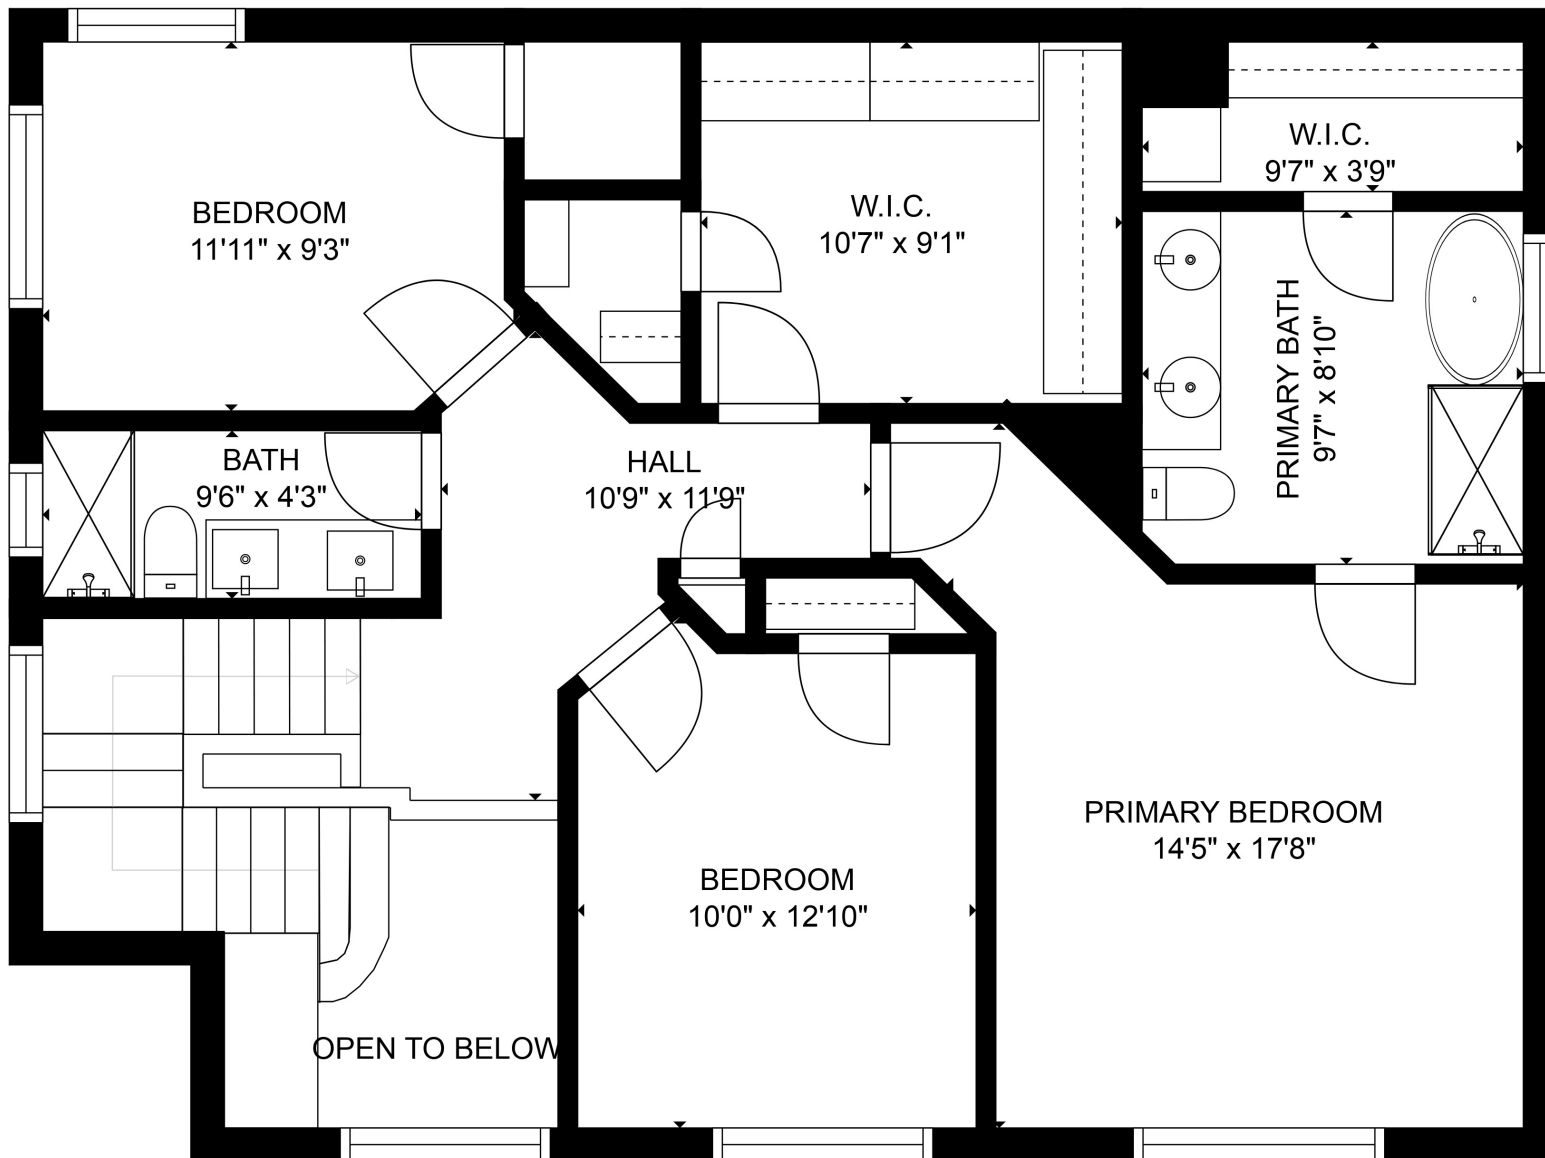

FLOOR 1

FLOOR 2

Estimated areas

GLA FLOOR 1: 1117 sq. ft, excluded 422 sq. ft
 GLA FLOOR 2: 1034 sq. ft, excluded 62 sq. ft
 Total GLA 2151 sq. ft, total scanned area 2635 sq. ft

SIZES AND DIMENSIONS ARE APPROXIMATE, ACTUAL MAY VARY.

Estimated areas

GLA FLOOR 1: 1117 sq. ft, excluded 422 sq. ft
 GLA FLOOR 2: 1034 sq. ft, excluded 62 sq. ft
 Total GLA 2151 sq. ft, total scanned area 2635 sq. ft

SIZES AND DIMENSIONS ARE APPROXIMATE, ACTUAL MAY VARY.